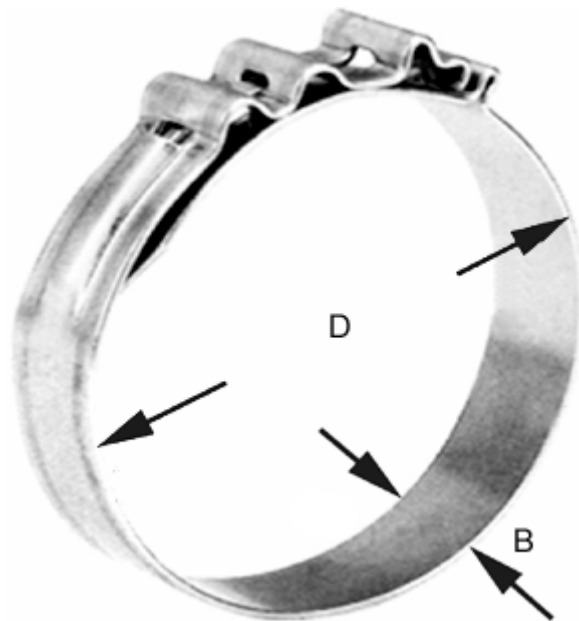

Article number: 021087006012

Description: COBRA one piece-connector 12/8 W4

## Measures

---

Diameter D = 12.0

Width B = 8